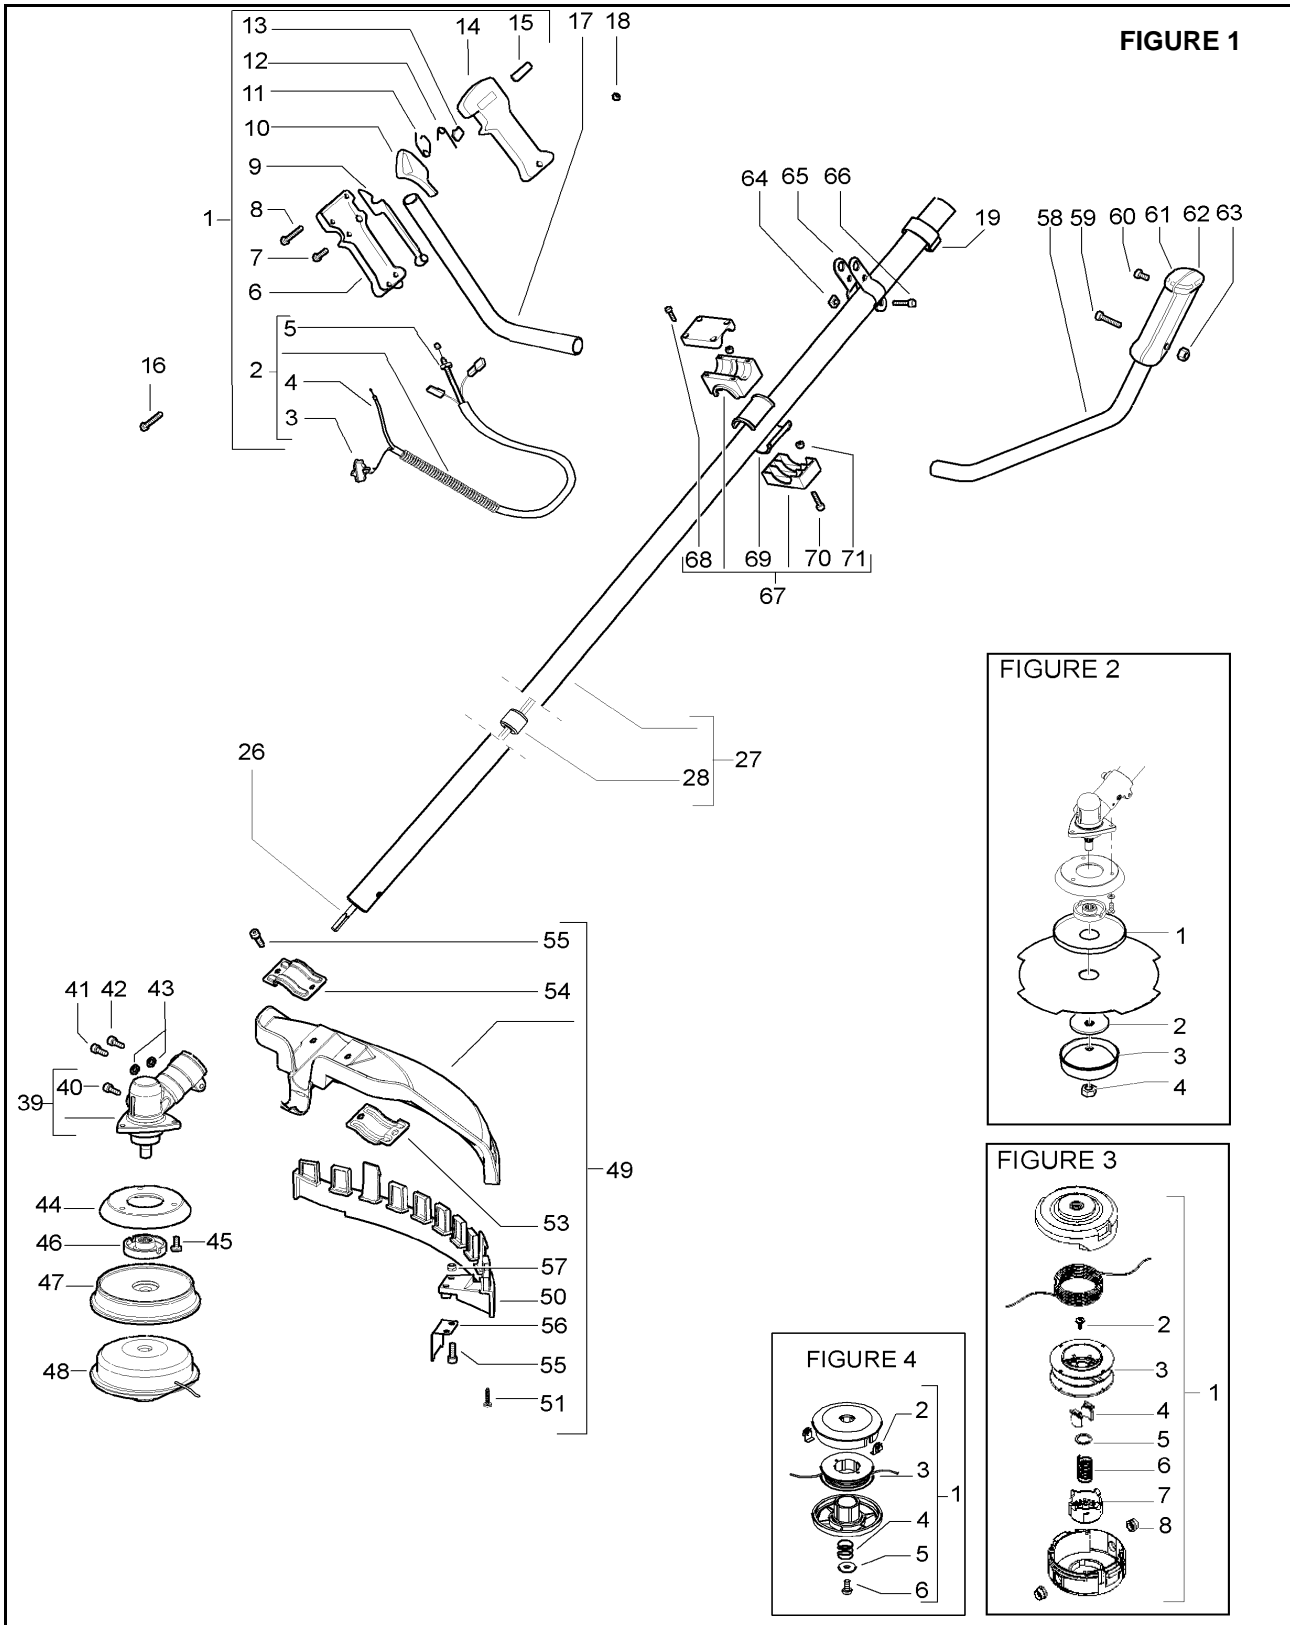

Number of Pages 1 of 5

Factory: IIQ - Valmadrera	Product Group: OP 93
Publication Number: EIPL2005_VP0504005	Petrol Portable
Publication Date: 07/04/05	Sub Group 9433

Service

Item	P/N McC	P/N ELX	Qty	DESCRIPTION
FIGURE 1				
1	227089	538227089	1	trigger box assy
C 2	• 227082	538227082	1	cable assy
C 3	•• 236394	538236394	1	switch
C 4	•• 227054	538227054	1	throttle cable
5	• 235912	538235912	1	nut M6
6	• 241293	538241293	1	half handle (right)
7	• 240618	538240618	2	screw 3x16
8	• 240833	538240833	3	screw 3x20
9	• 229820	538229820	1	safety lever
10	• 241295	538241295	1	throttle trigger
11	• 240091	538240091	1	throttle trigger spring
12	• 229973	538229973	1	throttle advance spring
13	• 229823	538229823	1	throttle advance
14	• 241294	538241294	1	half handle (left)
15	• 229824	538229824	1	throttle advance slide
16	235804	538235804	1	screw M5x30
17	229831	538229831	1	right handle bar
18	235216	538235216	1	nut M5
19	229850	538229850	2	cable retain
26	240486	538240486	1	drive shaft
27	242442	538242442	1	shaft assy
28	• 228192	538228192	5	bushing
39	242728	538242728	1	gear box
40	• 240151	538240151	1	screw M8x10
41	235802	538235802	1	screw 5x14
42	235803	538235803	1	screw 5x25
43	236529	538236529	2	split washer
44	242729	538242729	1	flange adapter
45	240688	538240688	3	screw M5 and washer
A 46	242815	538242815	1	flange
B 47	242823	538242823	1	spacer (TNG string head)
B 47	241155	538241155	1	spacer (standard string head)
A 48		FIGURE 3	1	string head (TNG)
A		FIGURE 4	1	string head (standard)
B 49	• 249155	538249155	1	guard ass'y
B 50	• 242644	538242644	1	guard extension
51	• 240862	538240862	1	screw M5x14
53	• 242752	538242752	1	lower clamp
54	• 242629	538242629	1	upper clamp
55	• 227563	538227563	4	screw M5x16
56	• 241973	538241973	1	line cutter
57	• 229208	538229208	2	nut
58	229832	538229832	1	left handle bar
59	235212	538235212	1	screw M5x35
60	240833	538240833	1	screw M3x20
61	229985	538229984	1	left handle (right half)
62	229984	538229985	1	left handle (left half)
63	235216	538235216	1	nut M5